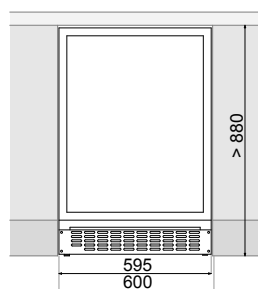

Prevedere la griglia di ventilazione
nello zoccolo del mobile
Provide the ventilation grille in the
cabinet plinth.

Piedini regolabili da 10 a 70
Adjustable legs from 10 to 70

Misure in / Dimensions in mm

PVMBP HD 60-52

Codice Code	Riferimento Product code	Finiture Finishing	Versione Version	Apertura Opens to
010737	PVMBP HD 60-52 CRR	Vetro nero Black glass	PUSH-TO- OPEN	DX/Right
010736	PVMBP HD 60-52 CRL	Vetro nero Black glass		SX/Left