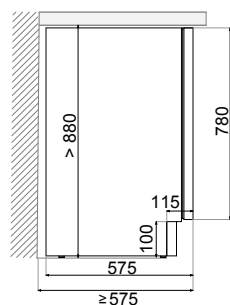

Prevedere la griglia di ventilazione
nello zoccolo del mobile
Provide the ventilation grille in the
cabinet plinth.

Piedini regolabili da 10 a 70
Adjustable legs from 10 to 70

Misure in / Dimensions in mm

PVMBP HD 60-52

Codice Code	Riferimento Product code	Finiture Finishing	Versione Version	Apertura Opens to
010737	PVMBP HD 60-52 CRR	Vetro nero Black glass	PUSH-TO- OPEN	DX/Right
010736	PVMBP HD 60-52 CRL	Vetro nero Black glass		SX/Left