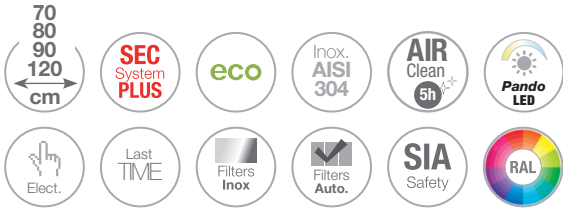

# P-401

Inox  
Stainless Steel

Pared / Wall

Modelos / Models