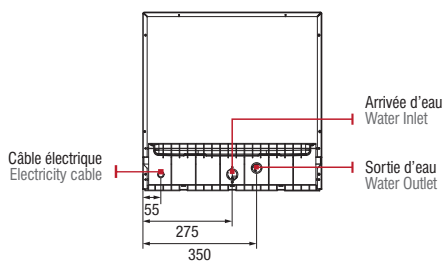

(*) Auto | Normal | Eco | Verrerie | Rapide | Autonettoyant
Auto | Normal | Eco | Glass | Quick wash | Self cleaning

Arrière du lave-vaisselle / Back of dishwasher