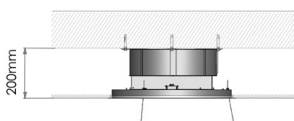

Recommended Cooktop:
Modular 30-40 cm | Compact: Max 60 cm

Régulation du faux plafond
de 200 a 300 mm.
200-300 mm False Ceiling regulation

Hauteur minimale du faux plafond.
Minimum height of false ceiling

Motor Int.	200 mm
Motor Ext.	200 mm

Dimensions d'encastrement
Built in Sizes

75 cm	Ø510 mm
120 cm	1160 x 515